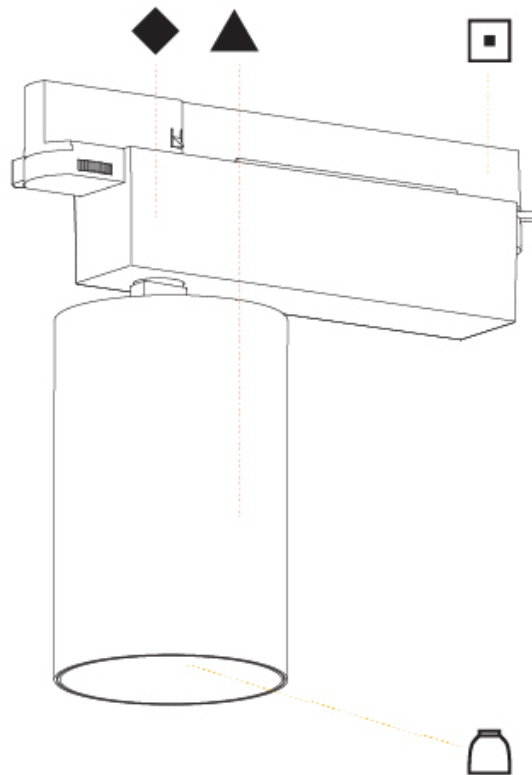

CENTRIQ 95 TRACK

A3T019-

PROJECT
TYPE
SPECIFIER
QUANTITY
DATE

A